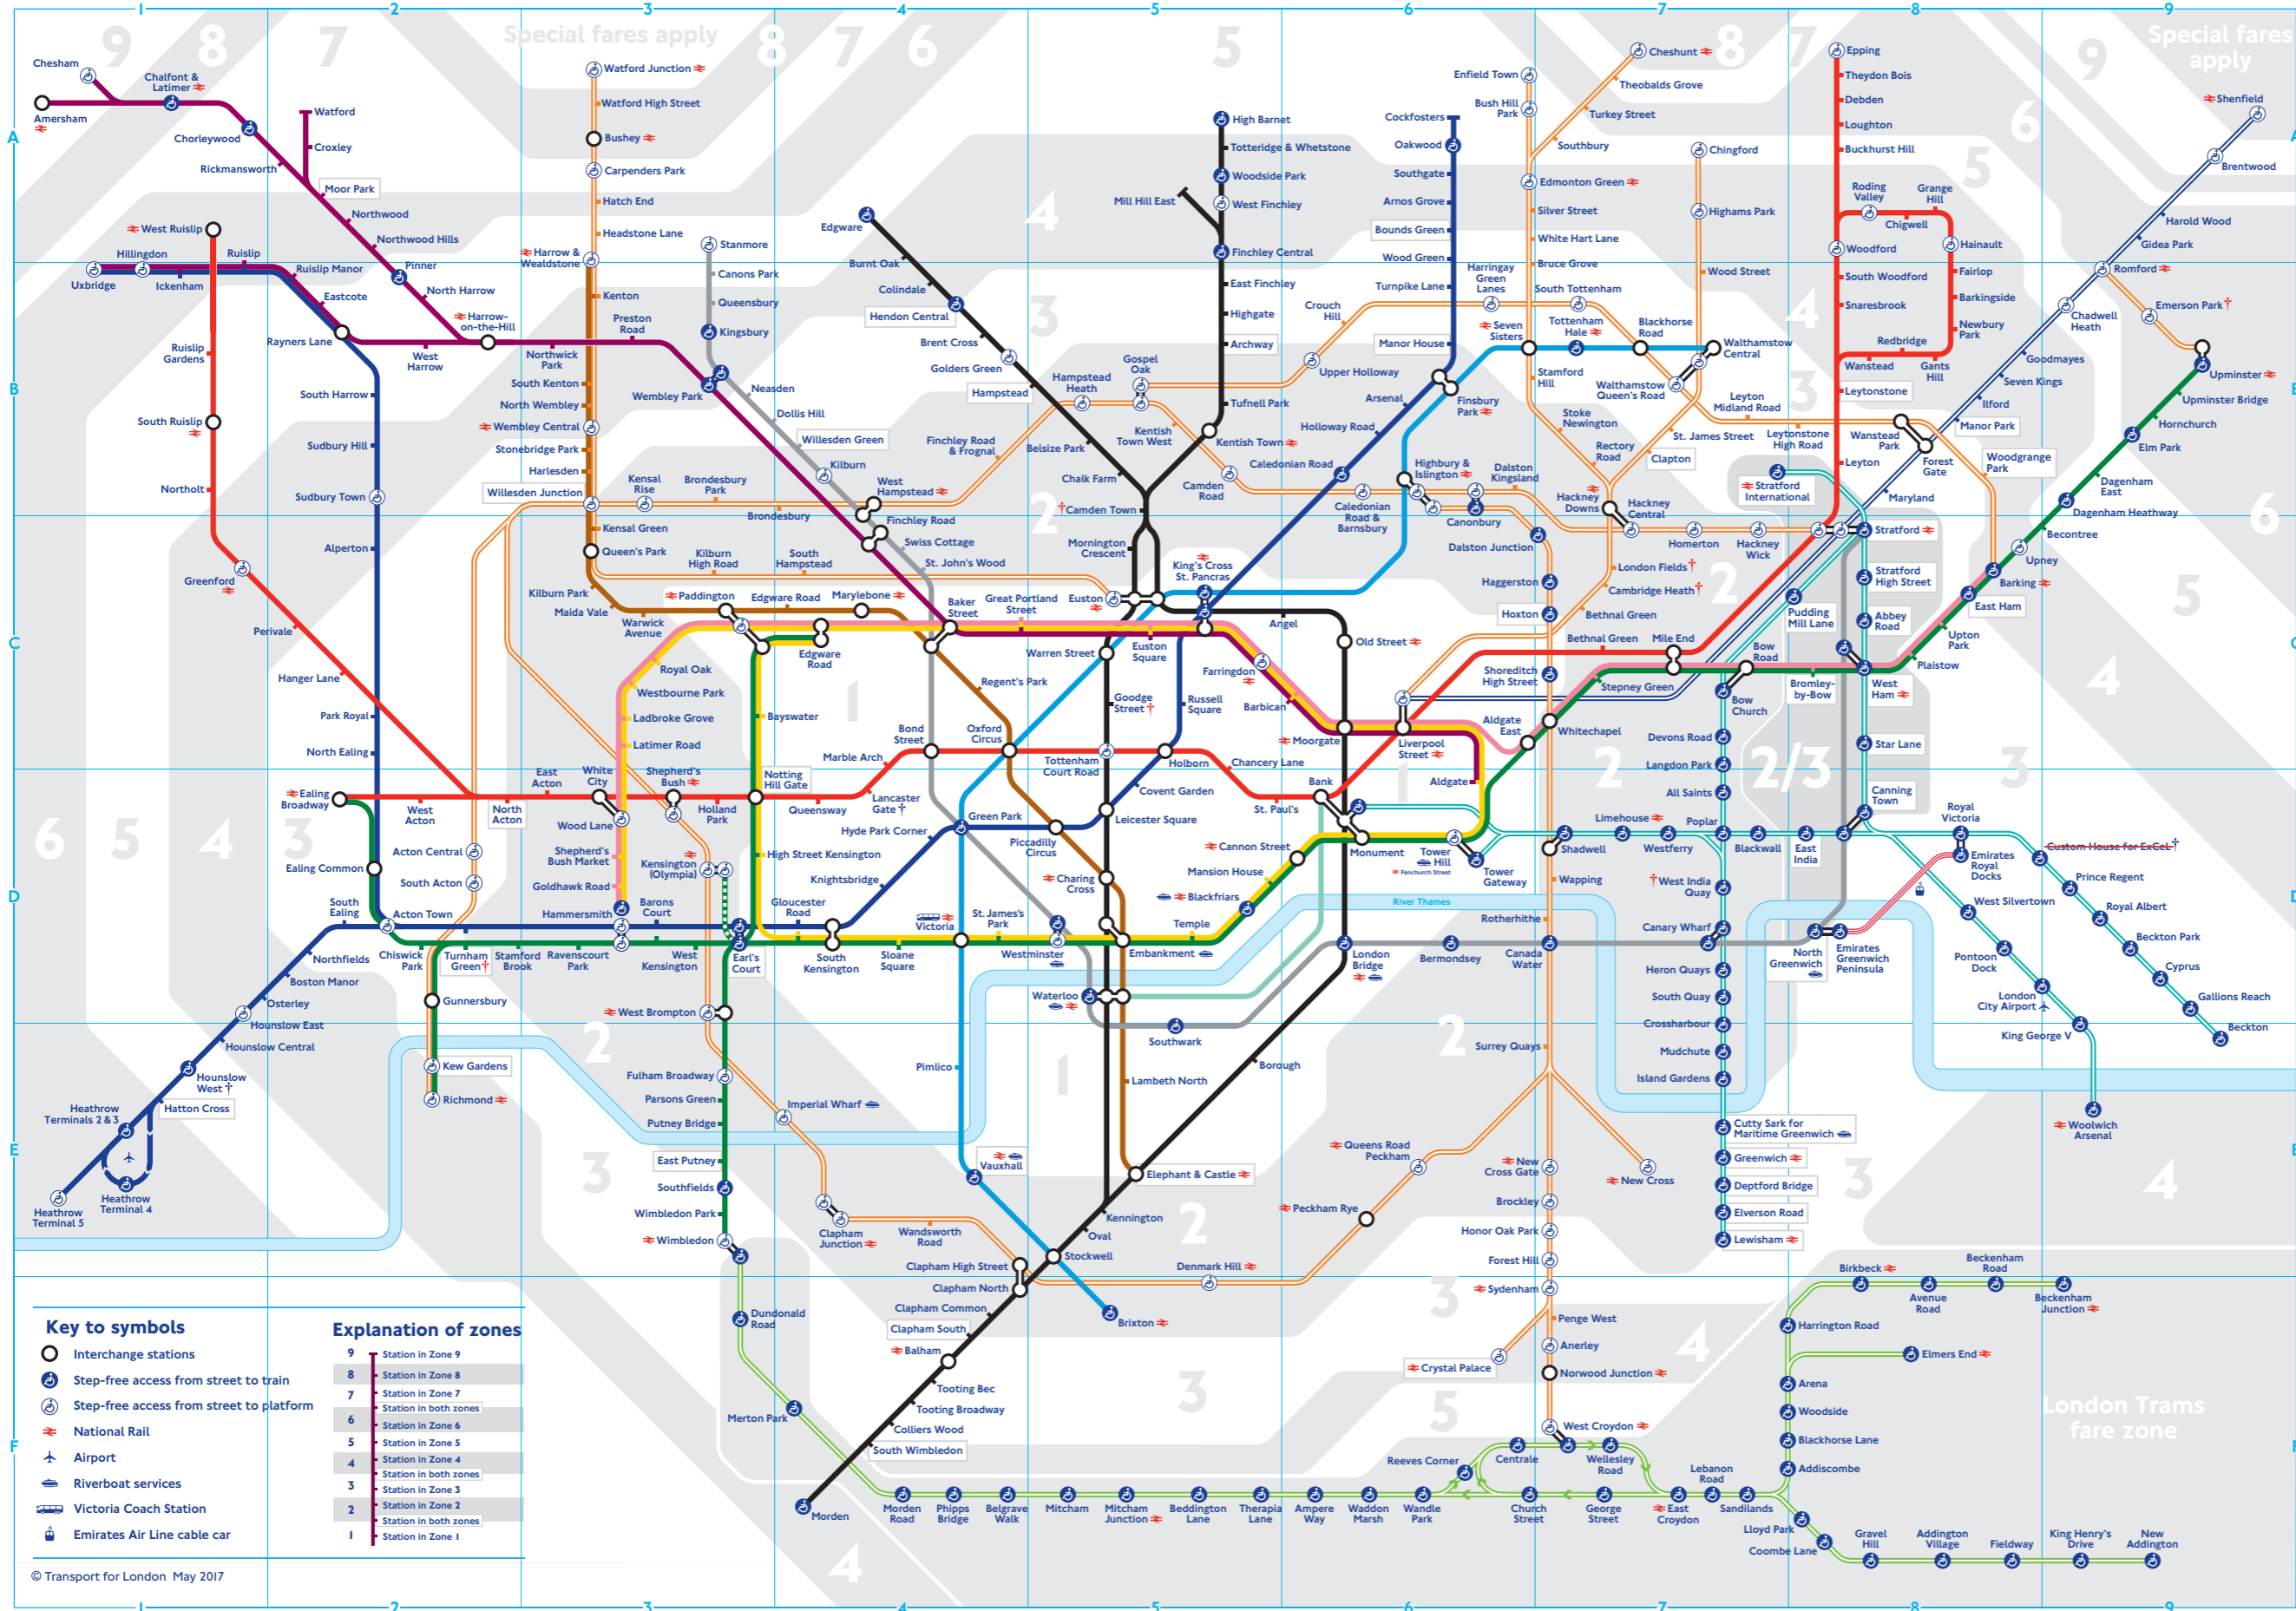

Tube map

Check before you travel

- † Custom House for ExCeL
Station closed until late December 2017.
- † Hounslow West
Step-free access for manual wheelchairs only.
- † Lancaster Gate
Station closed until August 2017.
- † Services or access at these stations are subject to variation. Please search 'TfL stations' for full details.

Key to lines

- Bakerloo
- Central
- Circle
- District
- Hammersmith & City
- Jubilee
- Metropolitan
- Northern
- Piccadilly
- Victoria
- Waterloo & City
- DLR
- Emirates Air Line cable car (special fares apply)
- London Overground
- TfL Rail
- London Trams
- District open weekends and on some public holidays